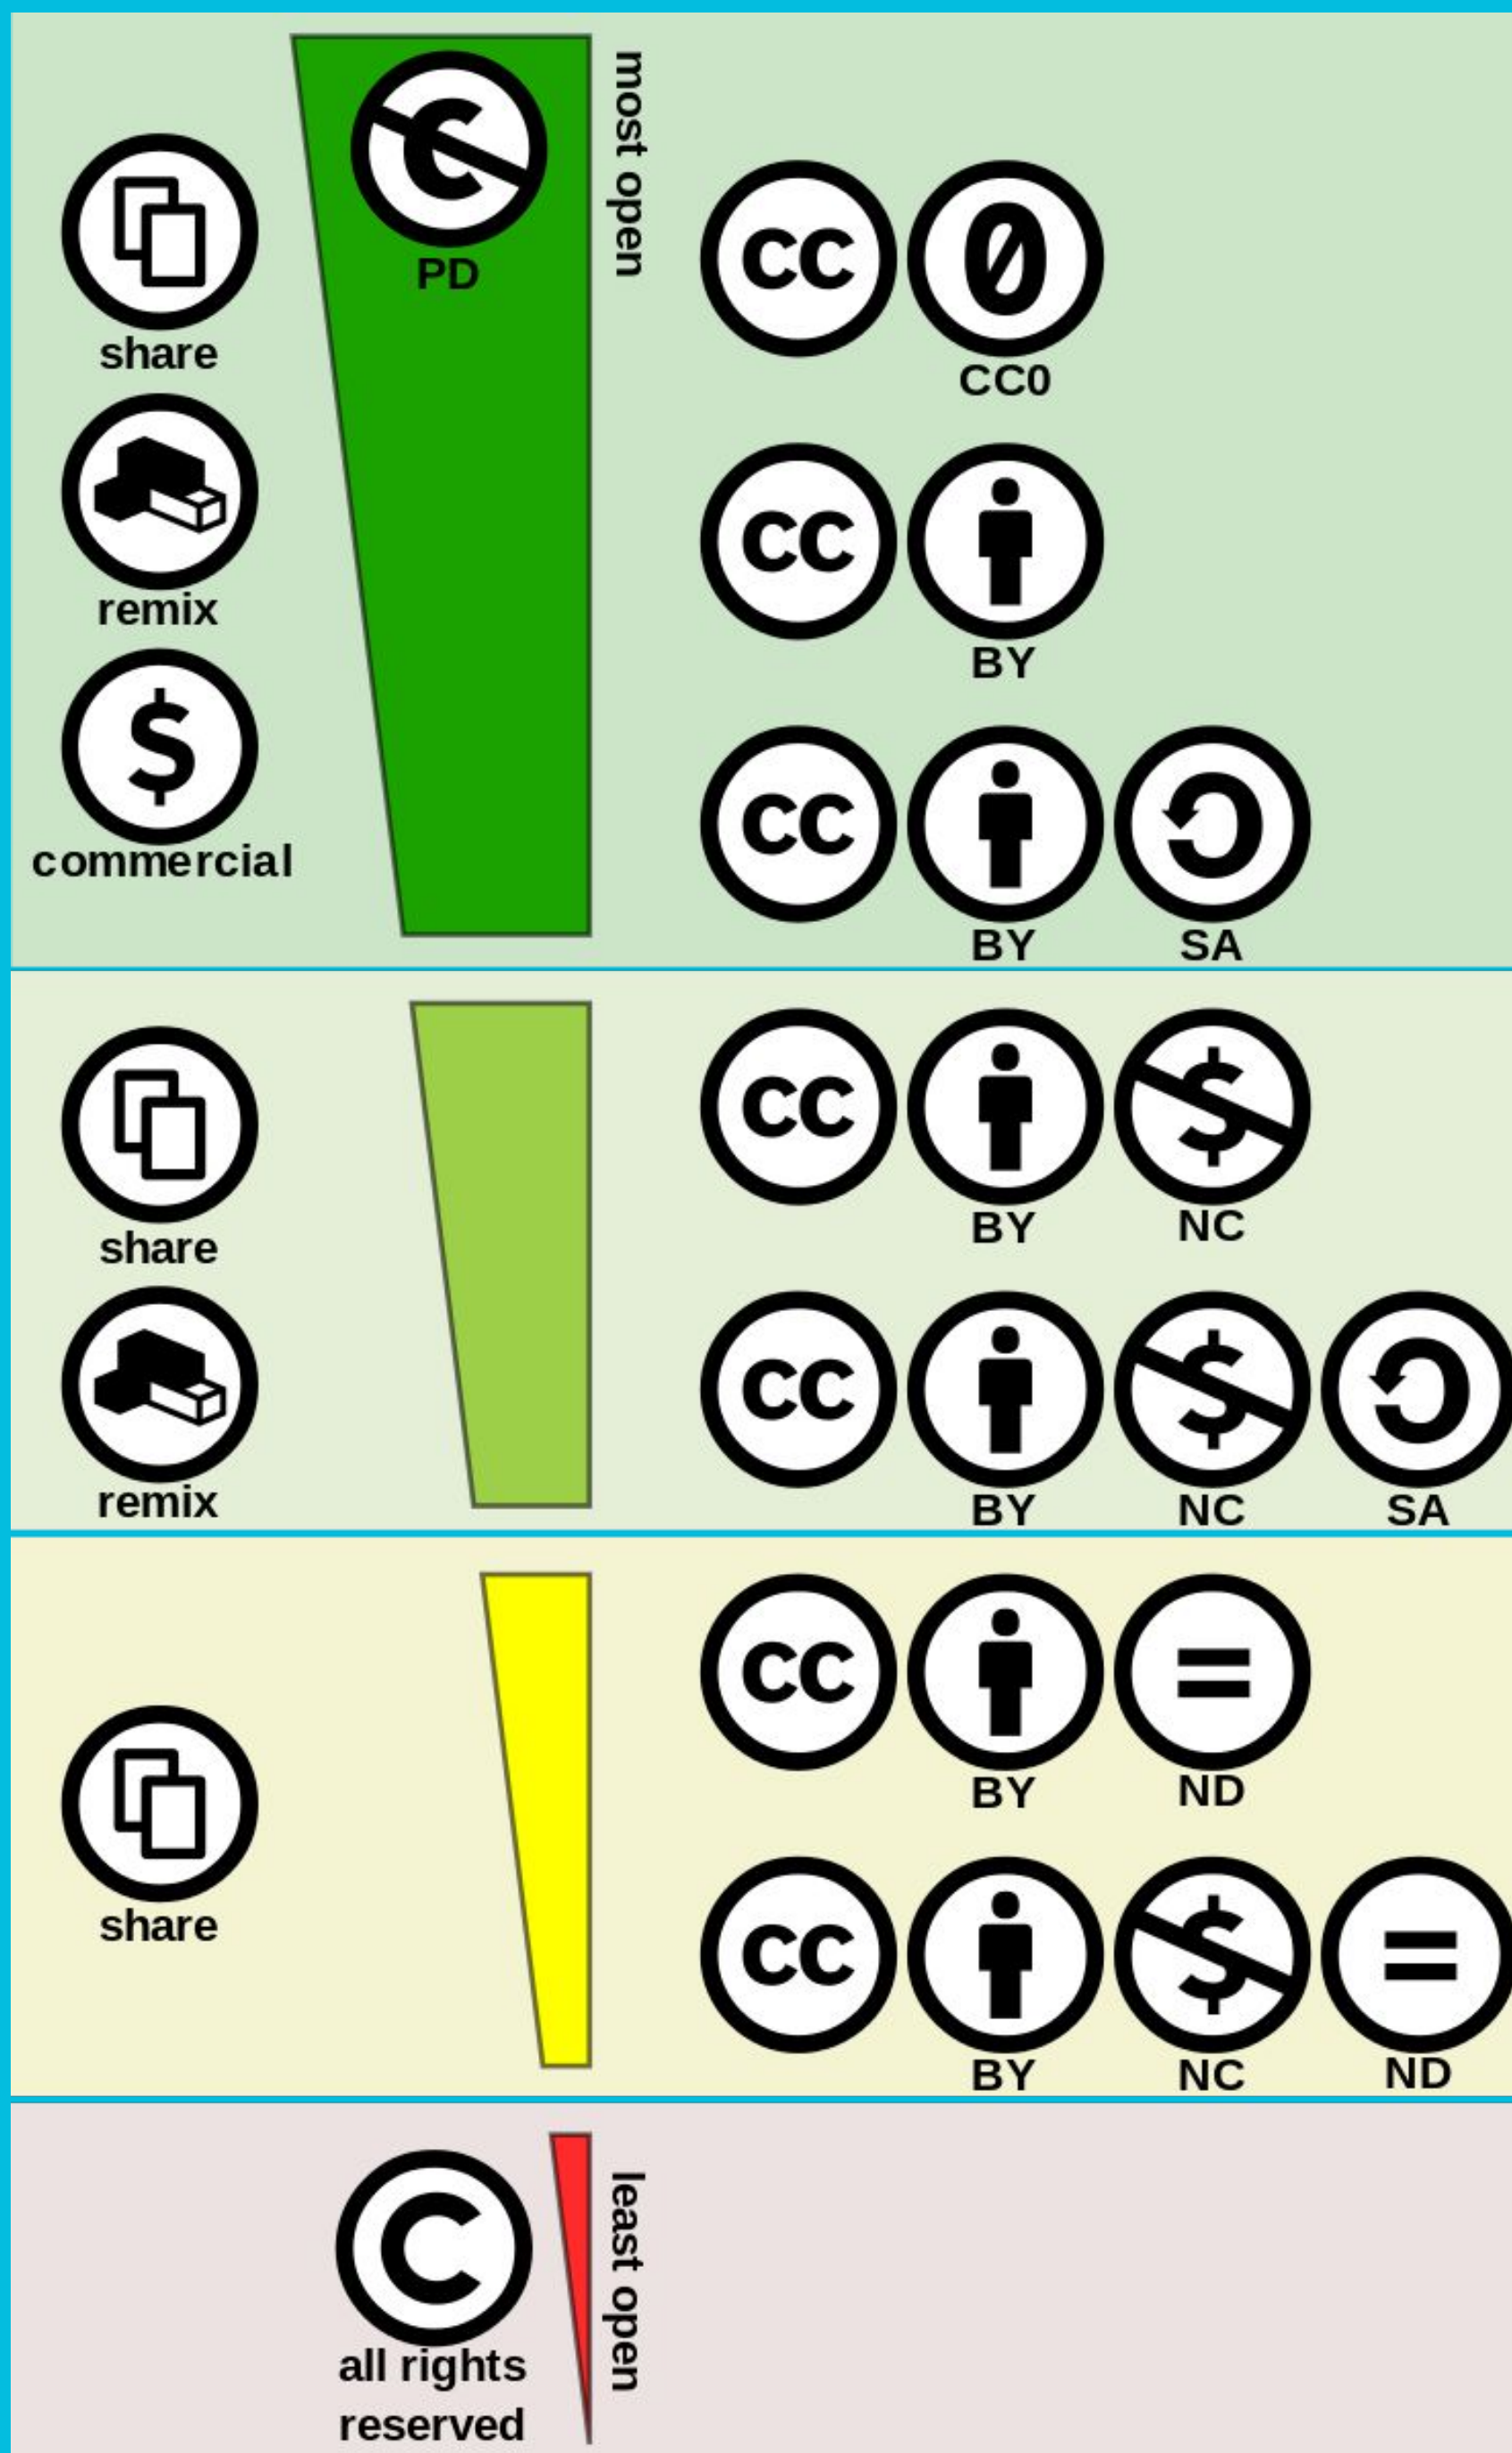

A speed limit sign on a highway. The sign is white with a black border and features a large black '1' at the top. Below the '1', the word 'BILLION' is written in bold, black, sans-serif capital letters. The sign is mounted on a wooden post. In the background, several cars are blurred, indicating high speed. The scene is set on a multi-lane highway with a concrete barrier and greenery in the distance.

# CC License layers

4 Elements  
6 Licenses +  
2 Public Domain Tools

Least restrictive

to

Most restrictive

most freedom

least freedom

OER