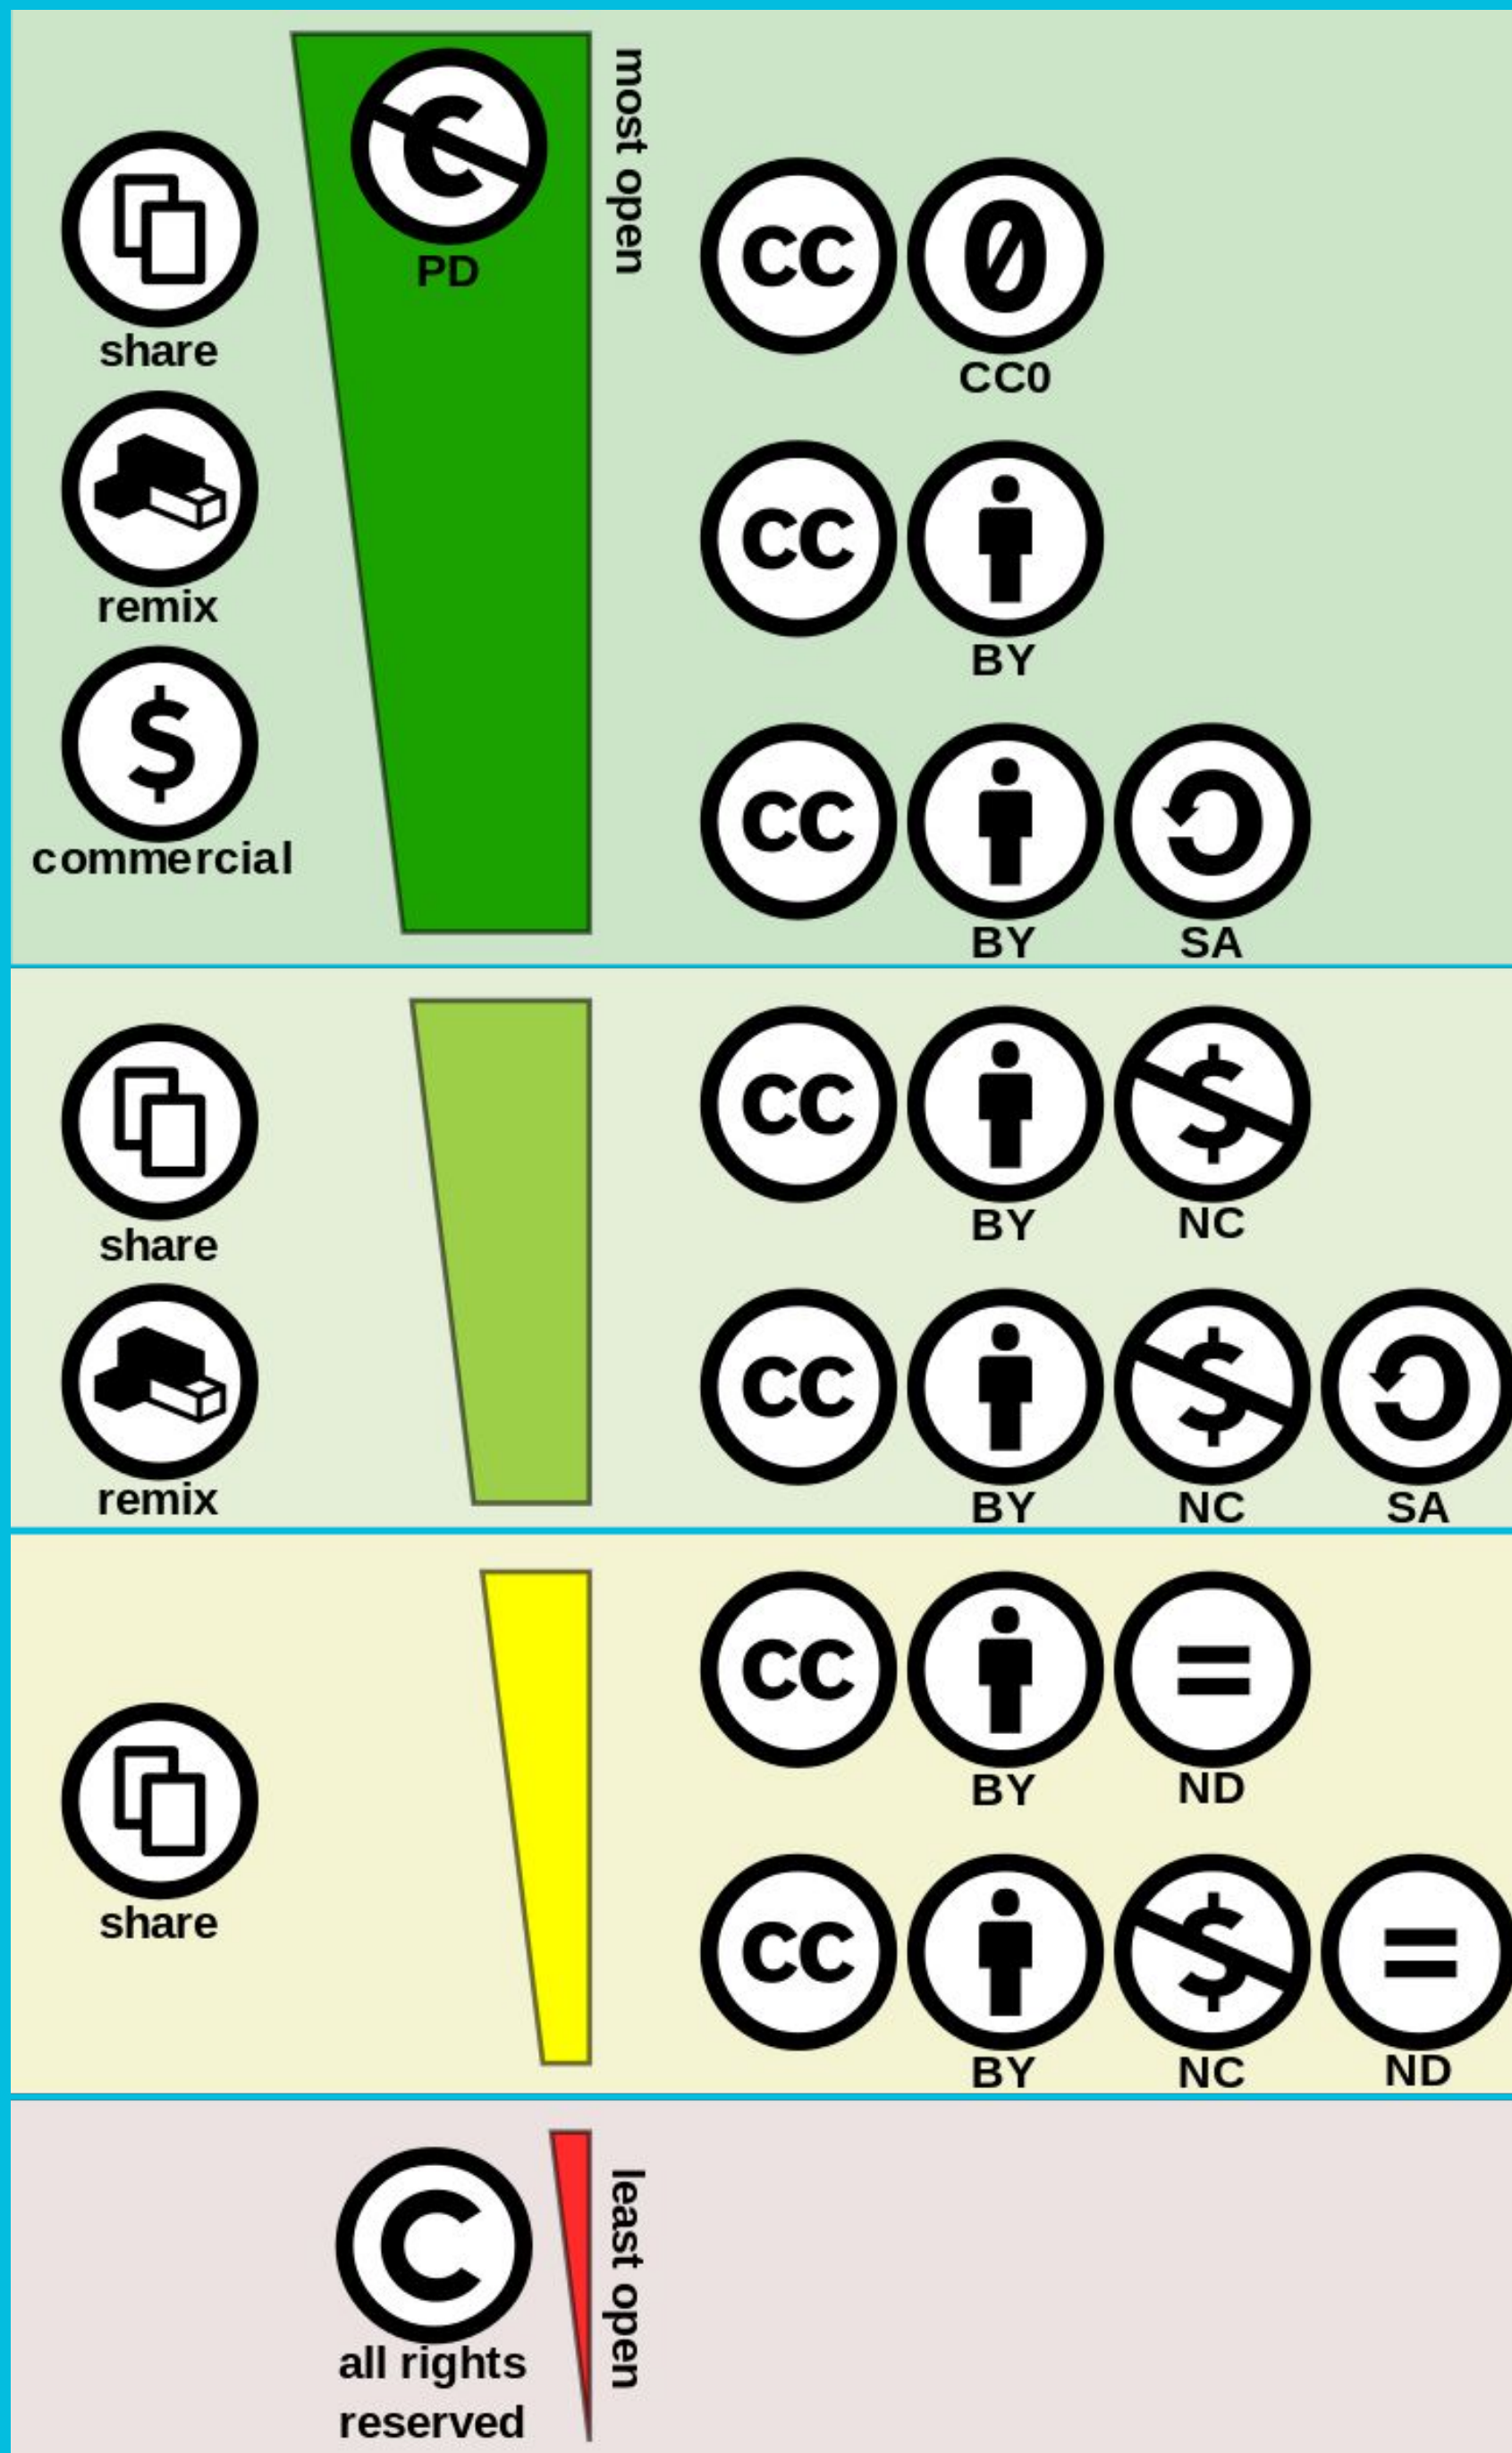

A speed limit sign on a highway. The sign is white with a black border and features a large black '1' at the top. Below the '1', the word 'BILLION' is written in bold, black, sans-serif capital letters. The sign is mounted on a wooden post. In the background, several cars are blurred, indicating high speed. The scene is set on a multi-lane highway with a concrete barrier and greenery in the distance.

# CC License layers

4 Elements  
6 Licenses +  
2 Public Domain Tools

Least restrictive

to

Most restrictive

most freedom

least freedom

OER